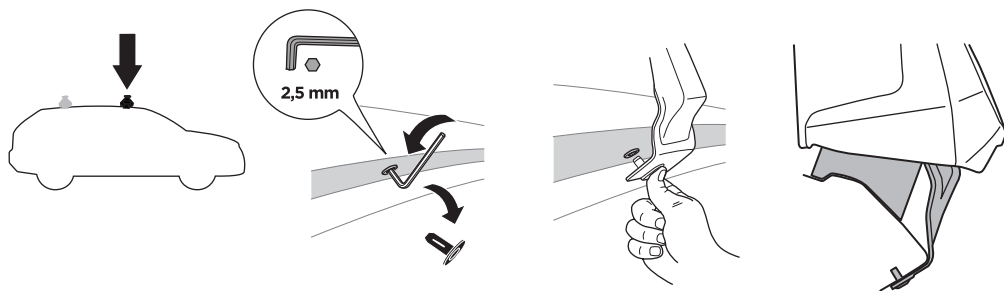

VOLKSWAGEN Golf (Mk. VII), 5-dr Hatchback, 13-19 / *15-19
VOLKSWAGEN e-Golf, 5-dr Hatchback, 15-19