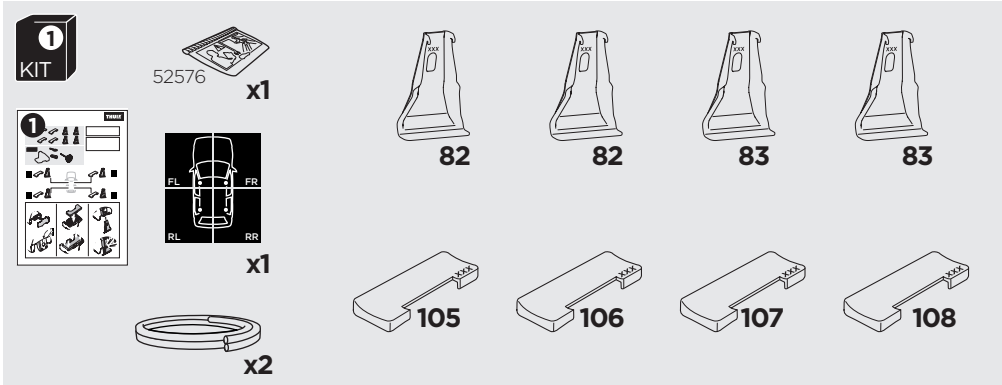

1

Kit 145010

VOLKSWAGEN Golf (Mk. VII), 3-dr Hatchback, 13-19 / *15-19

VOLKSWAGEN Golf (Mk. VII), 5-dr Hatchback, 13-19 / *15-19

VOLKSWAGEN e-Golf, 5-dr Hatchback, 15-19

*North America

ISO 11154-E

Bring your life